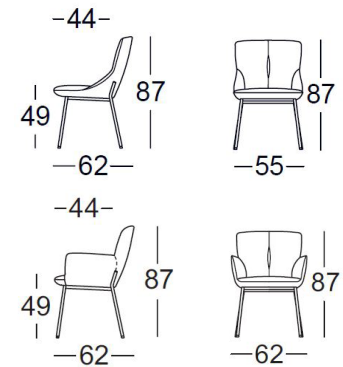

# ROLF BENZ 655

---

**ROLF  
BENZ**

- Cover quilted underneath with non-woven polyester
- Seat and back with foammoulded metal inner frame
- Elastic webbing
- Four-leg circular tubular base metal, options:
  - Smooth steel, powder-coated, matt
  - RAL 7022 Umbra grey
  - RAL 9017 Traffic black
  - Fine-grain steel, powder-coated, matt silver

! High-quality, casual upholstery that forms waves/leaves indentations that are typical of the material. All measurements are approximate.

**ROLF  
BENZ**